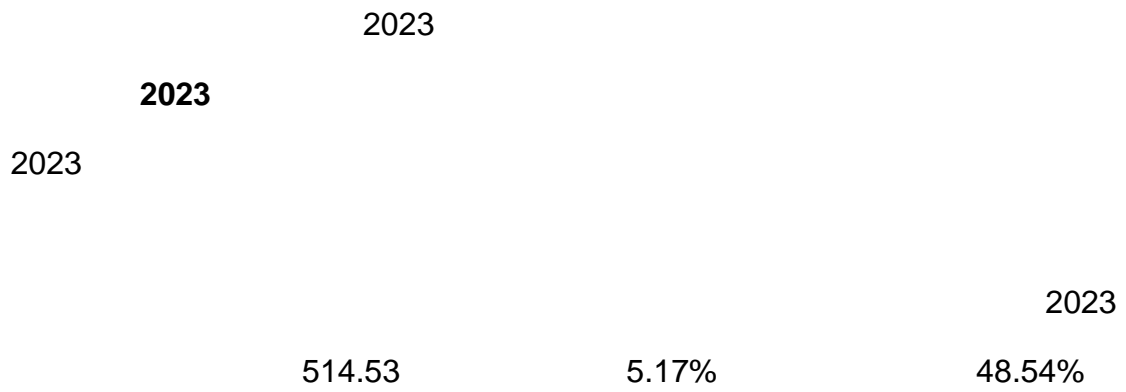

600282

2023-084

2023

2023 08 29

10:00-11:30

<http://roadshow.sseinfo.com/>

2023

2#

+

1

16.65%

2023

15.47%

15.85%

15.34%

9.74%